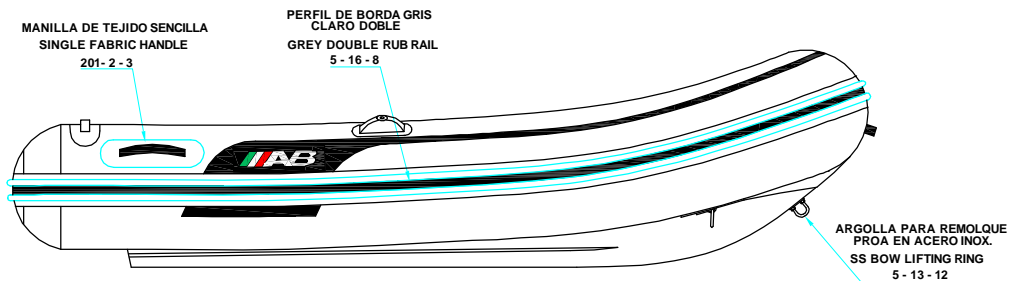

PLANT VIEW
VISTA SUPERIOR

AFT VIEW
VISTA TRASERA

LONGITUDINAL PROFILE
VISTA LATERAL

FORE VIEW
VISTA FRONTAL

NOTA: FAVOR INDICAR COLOR DEL BOTE AL ORDENAR / **NOTE:** MUST INDICATE BOAT COLOR WHEN ORDERING