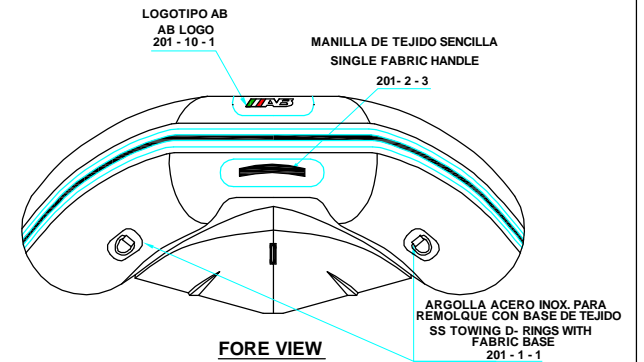

PLANT VIEW
VISTA SUPERIOR

AFT VIEW
VISTA TRASERA

LONGITUDINAL PROFILE
VISTA LATERAL

FORE VIEW
VISTA FRONTAL

NOTA: FAVOR INDICAR COLOR DEL BOTE AL ORDENAR / **NOTE:** MUST INDICATE BOAT COLOR WHEN ORDERING